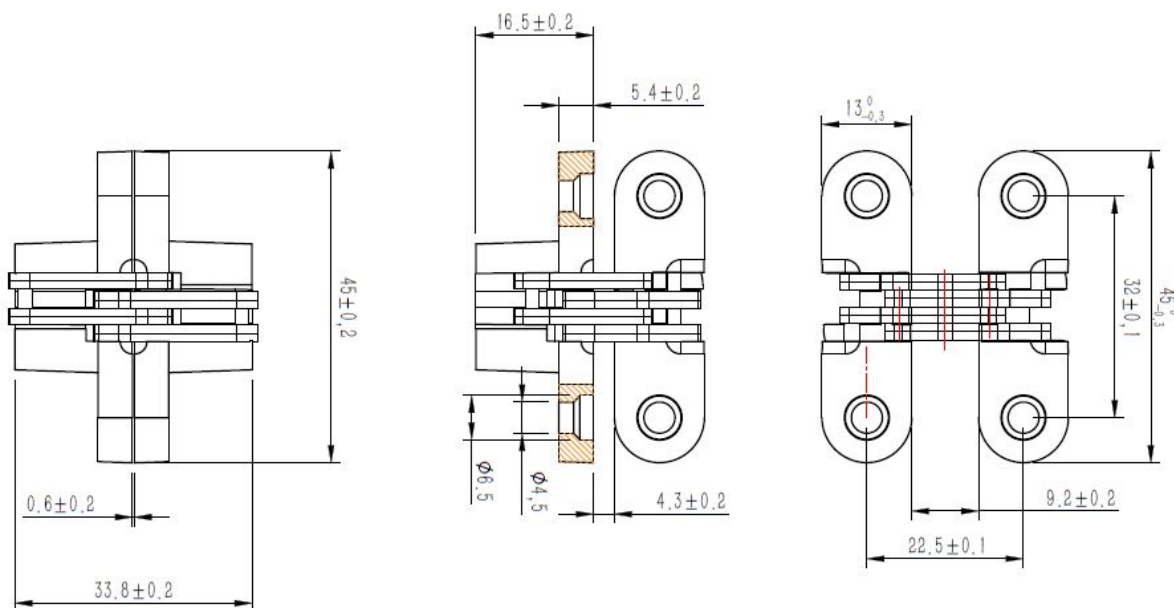

PRODUCT SHEET

Description:

Vici Hinge, Zamak, 70x16mm SS Linkage,CPL Polished, W/Screws

Item number:

15.07.131-1

Units	Box	Carton	HS Code	Barcode
Pcs.	10	100	8302100090	
				5704866478335

SISO A/S
Mileparken 11
DK-2740 Skovlunde
Denmark
VAT: DK 24786013